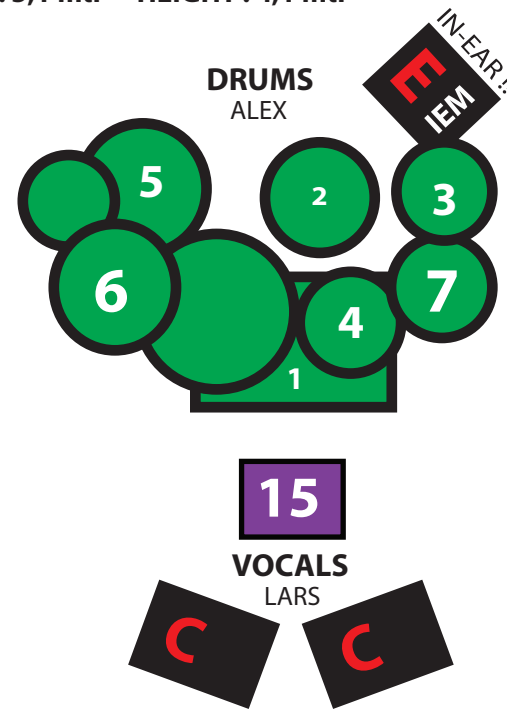

# PEARL JAMMING

## PEARL JAM TRIBUTE

**BACKDROP** - WIDTH: 5,1 mtr - HEIGHT : 4,1 mtr

**INFO / CONTACT:**  
 info@pearljamming.nl  
 +31(0)6 819 238 32

We would appreciate it if at least two stagehands can help us set up our gear and backdrop. Thanks!

## RIDER 2017

CHANNEL:	MICS:	STAND:	NAME:
1	KICK	Shure Beta 52A	Short Alex
2	SNARE TOP	Shure SM57	Short Alex
3	HI-HAT	Neumann KM184	Short Alex
4	TOM	Sennheiser E604	Short Alex
5	FLOORTOM	Sennheiser E604	Clip-on Alex
6	OVERHEAD	Neumann KM184	Clip-on Alex
7	OVERHEAD	Neumann KM184	Tall Alex
8	BASS GUITAR	Sennheiser MD421	Short Chris
9	GTR AMP 1 - Jos	Shure SM57	Short Jos
10	GTR AMP 2 - Jos	Shure SM57	Short Jos
11	ACC. GUITAR - Jos	Mono DI (not always in use)	- Jos
12	GTR AMP 1 - JP	Shure SM 57	Short Jochem
13	GTR AMP 2 - JP	Shure SM 57	Short Jochem
14	ACC. GUITAR - JP	Mono DI	- Jochem
15	LEAD VOCALS	Shure SM 58	Straight Lars
16	BACKING VOCALS	Shure SM 58	Tall - boom Jos
17	BACKING VOCALS	Shure SM 58	Tall - boom Chris
18	BACKING VOCALS	Shure SM 58	Tall - boom Jochem

CHANNEL:	NAME:
1	KICK
2	SNARE TOP
3	HI-HAT
4	TOM
5	FLOORTOM
6	OVERHEAD
7	OVERHEAD
8	BASS GUITAR
9	GTR AMP 1 - Jos
10	GTR AMP 2 - Jos
11	ACC. GUITAR - Jos
12	GTR AMP 1 - JP
13	GTR AMP 2 - JP
14	ACC. GUITAR - JP
15	LEAD VOCALS
16	BACKING VOCALS
17	BACKING VOCALS
18	BACKING VOCALS