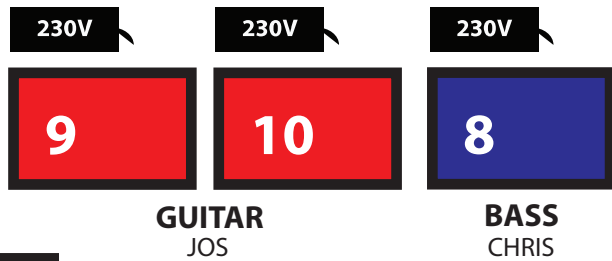

PEARL JAMMING

PEARL JAM TRIBUTE

BACKDROP - WIDTH: 5,1 mtr - HEIGHT : 4,1 mtr

INFO / CONTACT:
info@pearljamming.nl
+31(0)6 819 238 32

We would appreciate it if at least two stagehands can help us set up our gear and backdrop. Thanks!