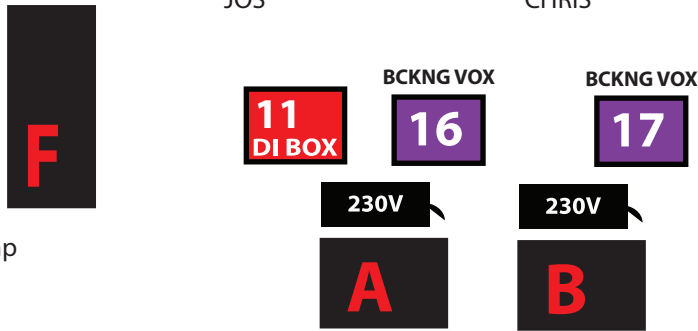

PEARL JAMMING:

Vocals : Lars Kroos
Guitar : Jos Kolenberg
Guitar : Jochem Pennekamp
Bass : Chris Ruter
Drums : Alex Bakker